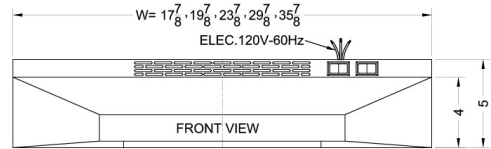

Features include two-speed fan, switchable light, and combination aluminum-charcoal filter

Product Features:

| | |
|--------------------------|---|
| 18" width | Designed to match 18 inch wide cooking surfaces; also available in 20, 24, 30, and 36 inch widths |
| Ductless range hood | Use for recirculating operation |
| Stainless steel finish | White and black hoods also available in this size and series |
| Two-speed fan | Variable speed for more ventilation options |
| Light | Switchable light offers more convenience in your kitchen |
| Aluminum-charcoal filter | Provides thorough filtering to reduce odors |
| Made in the USA | Solidly constructed for years of use |
| More sizes available | Additional sizes can be specially ordered (minimums apply) |

H1718SS Specifications:

| Overview | |
|----------------------------|---------------------------------|
| Height of Cabinet | 5.0" (13 cm) |
| Width | 18.0" (46 cm) |
| Depth | 18.0" (46 cm) |
| Cabinet | Stainless Steel |
| US Electrical Safety | UL |
| Canadian Electrical Safety | ULC |
| Weight | 14.0 lbs. (6 kg) |
| Shipping Weight | 16.0 lbs. (7 kg) |
| Estimated Time to Ship | Special order; Call for details |
| Parts & Labor Warranty | 1 Year |
| Range Hood | |
| Venting | Recirculating |

| MODEL NO. | WIDTH |
|-----------|---------|
| H1718 | 17 7/8" |
| H1720 | 19 7/8" |
| H1724 | 23 7/8" |
| H1730 | 29 7/8" |
| H1736 | 35 7/8" |