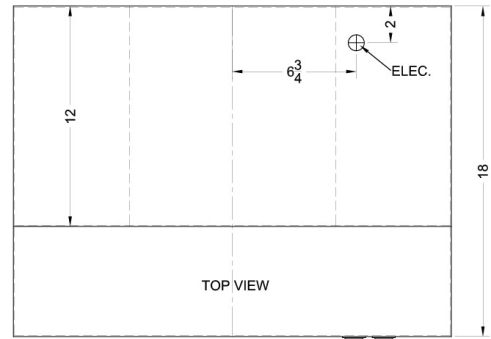

H1718SS Specifications:

| Overview | |
|----------------------------|---------------------------------|
| Height of Cabinet | 5.0" (13 cm) |
| Width | 18.0" (46 cm) |
| Depth | 18.0" (46 cm) |
| Cabinet | Stainless Steel |
| US Electrical Safety | UL |
| Canadian Electrical Safety | ULC |
| Weight | 14.0 lbs. (6 kg) |
| Shipping Weight | 16.0 lbs. (7 kg) |
| Estimated Time to Ship | Special order; Call for details |
| Parts & Labor Warranty | 1 Year |
| Range Hood | |
| Venting | Recirculating |

| MODEL NO. | WIDTH |
|-----------|---------|
| H1718 | 17 7/8" |
| H1720 | 19 7/8" |
| H1724 | 23 7/8" |
| H1730 | 29 7/8" |
| H1736 | 35 7/8" |